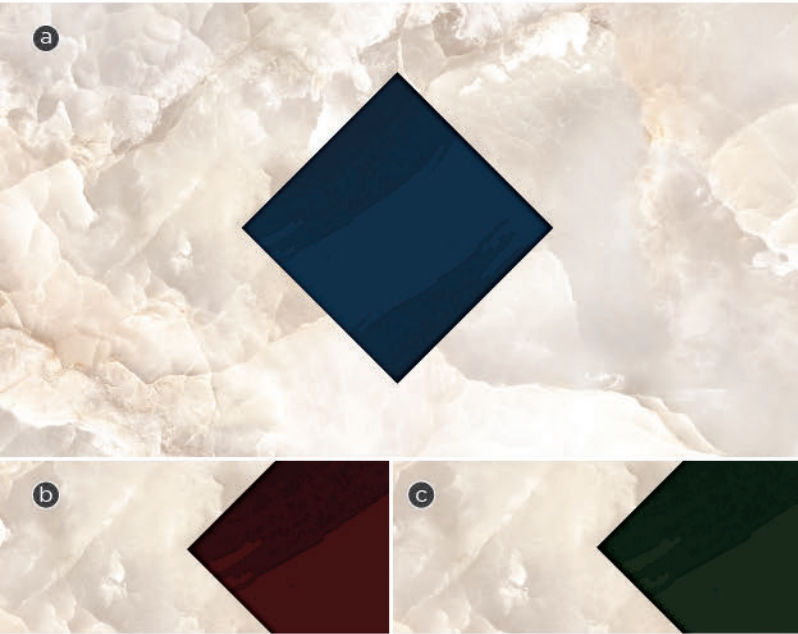

HAMMER THE DETAILS

KITCHEN SKETCH

KOI POND

LUMINOUS ORANGE

2024 YEAR-ROUND READY DESIGNS

MARBLE DIAMOND

MISTY WOODS

MODERN POLKA DOTS

ROUGH GEOMETRY

SPLASH OF APPRECIATION

SWIRLING MARBLE

THANK YOU INTERNATIONAL

TIDINGS

WATERCOLOR SPLASH